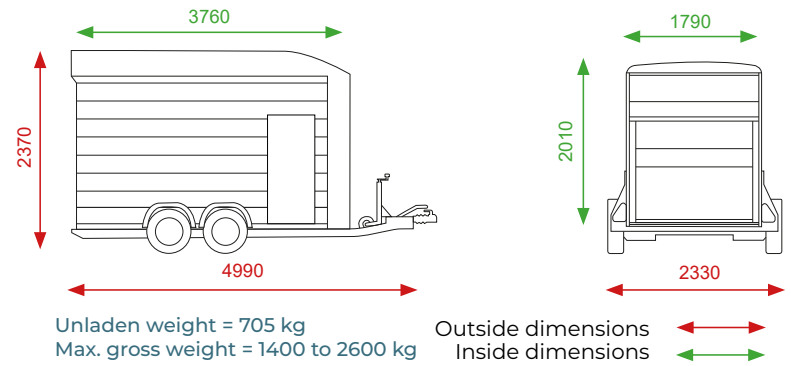

ROADSTER 700

Roadster 700

- Tandem-axle braked
- Pullman 2 Suspension (Low chassis and galvanised suspension system)
- Galvanised steel chassis with aluminium extrusion framework
- Roof and front one solid fiberglass part
- Anti slip aluminium floor
- Aluminium side walls, 5 years warranty
- Shockproof ABS mudguards
- Automatic jockey wheel with manoeuvring handle
- Aluminium two-way rear opening door/ramp
- Protected lights
- Tie-rings x8
- Interior light
- Wheel shocks